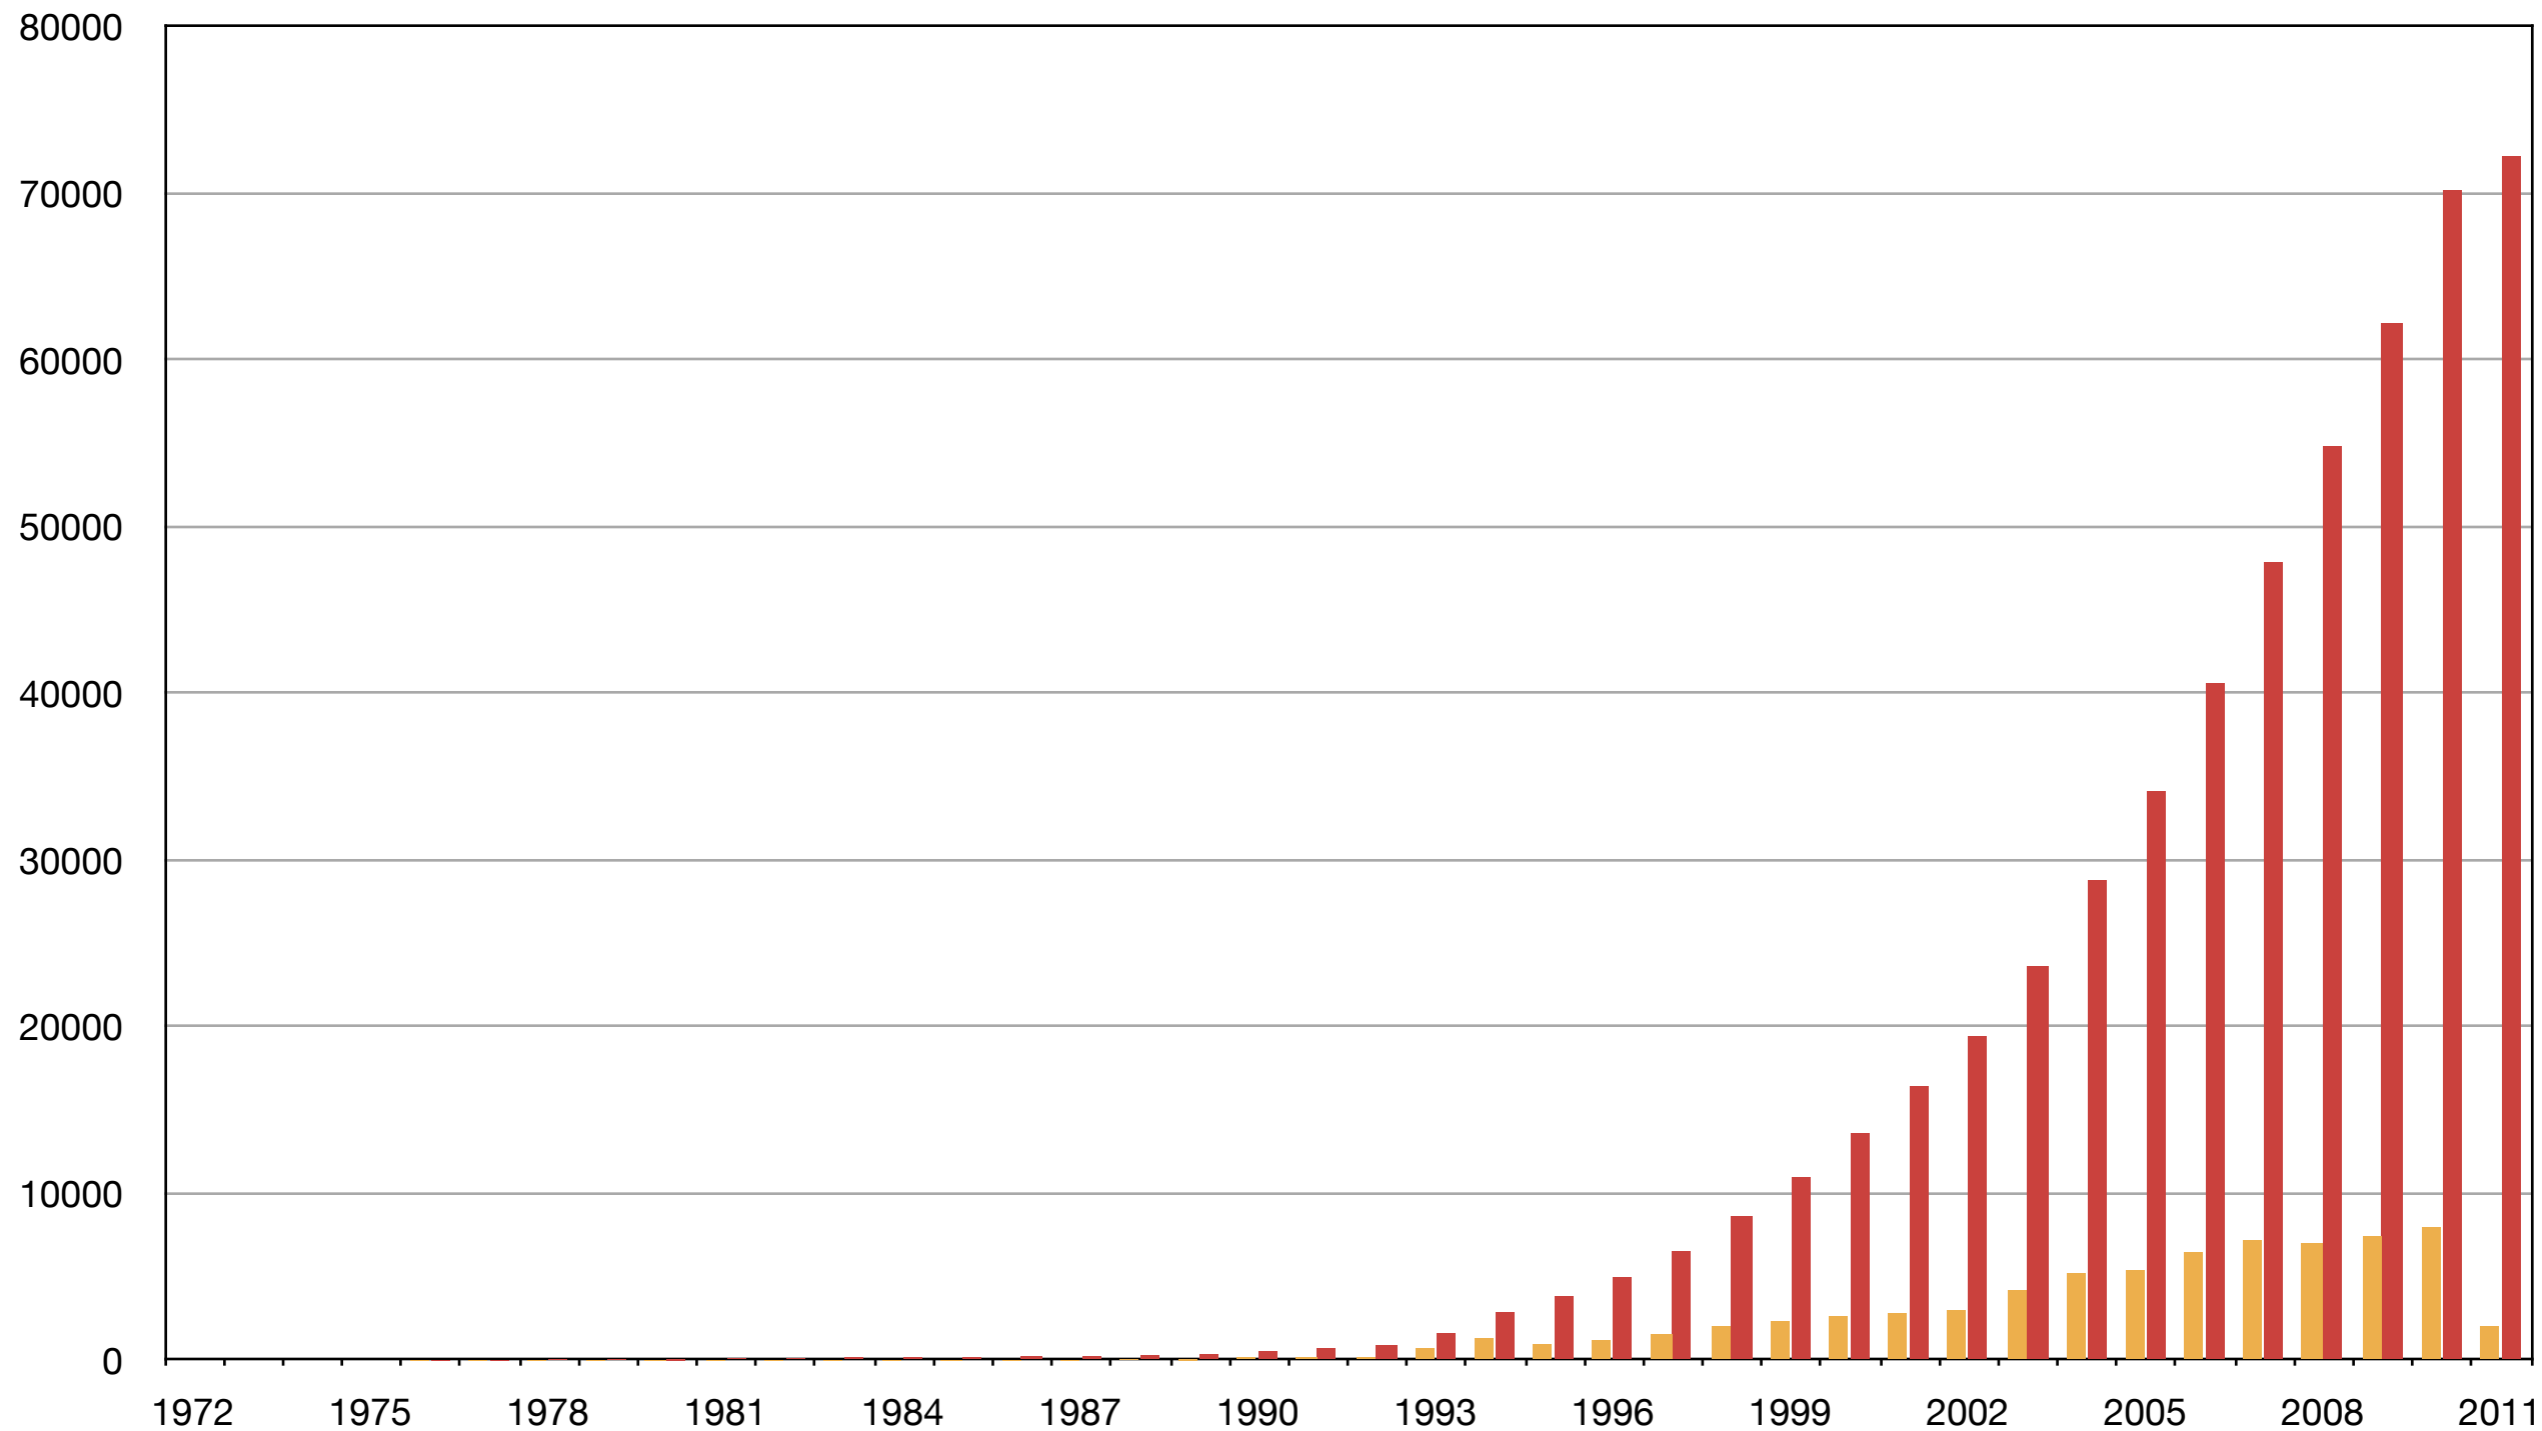

“Remarks”

An aerial photograph of the UT Southwestern Medical Center campus in Dallas, Texas. The image shows several large, modern medical buildings with glass facades and parking lots filled with cars. In the background, the Dallas skyline is visible under a clear blue sky. The text "Remarks" is overlaid in large white font at the top center.

PDB40, CSHL, October 2011

Johann Deisenhofer
UT Southwestern Medical Center
Dallas, Texas

**There ain't no such thing
as a free lunch.**

1971

Structures in the Protein Data Bank

April 2011

yearly total

87% X-ray crystallography
12.4% nuclear magnetic resonance
0.5% electron microscopy